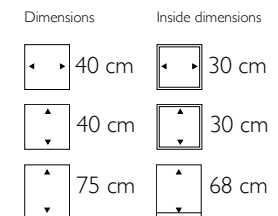

- 132201 Structure
- 132402 High Shine
- 132603 Matt

Star