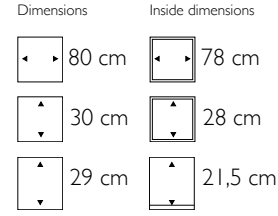

- 119501 Structure
- 119502 High Shine
- 119503 Matt

Promo