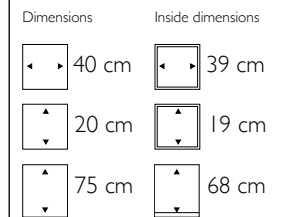

Prestige Wall Planter

112011 Structure
111912 High Shine
112513 Matt

• **Incl. fastening material**

251321 Structure
251322 High Shine
251323 Matt