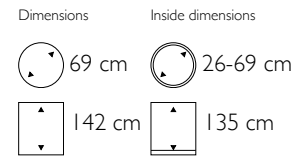

Dimensions Inside dimensions
50 cm 32 cm
125 cm 38 cm

Paris Plus

192701 Structure
192802 High Shine
192903 Matt

Dimensions Inside dimensions
50 cm 32 cm
140 cm 36 cm

Paris Plus Upside Down

192401 Structure
192502 High Shine
192603 Matt

Dimensions Inside dimensions
50 cm 42 cm
140 cm 40 cm

Champagne Plus

126801 Structure
126902 High Shine
127003 Matt

Dimensions Inside dimensions
43 cm 33 cm
98 cm 67 cm

Chapeau France

282501 Structure
282602 High Shine
282703 Matt

Dimensions Inside dimensions
69 cm 26-69 cm
162 cm 53 cm

Chapeau Sweden

282801 Structure
282902 High Shine
283003 Matt

Dimensions Inside dimensions
69 cm 26-69 cm
190 cm 53 cm

Blackberry Plus

133501 Structure
133602 High Shine
133703 Matt

Dimensions Inside dimensions
50 cm 40 cm
100 cm 22 cm

Chapeau England

282201 Structure
282302 High Shine
282403 Matt

Jadeco Plus

133801 Structure
133902 High Shine
134003 Matt

Migo

158401 Structure
158502 High Shine
158603 Matt