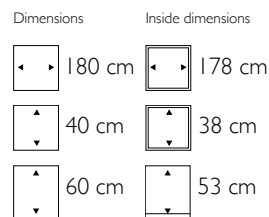

- 117911 Structure
- 118202 High Shine
- 118503 Matt

Adapter Prestige Rectangular

- 111303 Matt
- 111406 Rohling