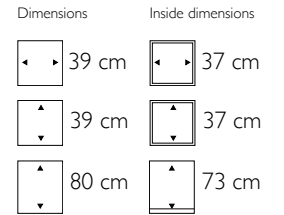

- 132901 Structure
- 133002 High Shine
- 133103 Matt