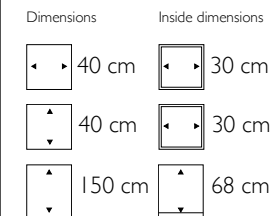

113501 Structure
114202 High Shine
114913 Matt