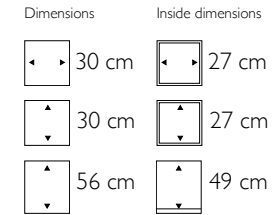

- 132101 Structure
- 132302 High Shine
- 132503 Matt