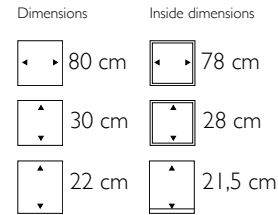

- 119511 Structure
- 119512 High Shine
- 119513 Matt