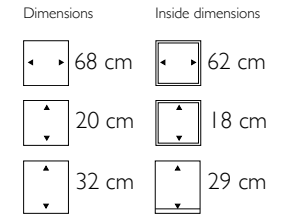

242501 Structure
242502 High Shine
242503 Matt

Amsterdam Plus