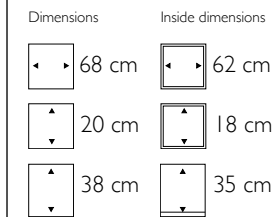

242201 Structure
242302 High Shine
242403 Matt

Alkmaar Plus