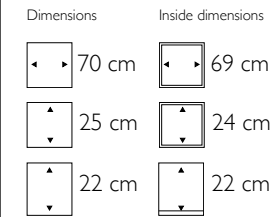

Multivorm Rectangular

255101 Structure
256202 High Shine
257303 Matt